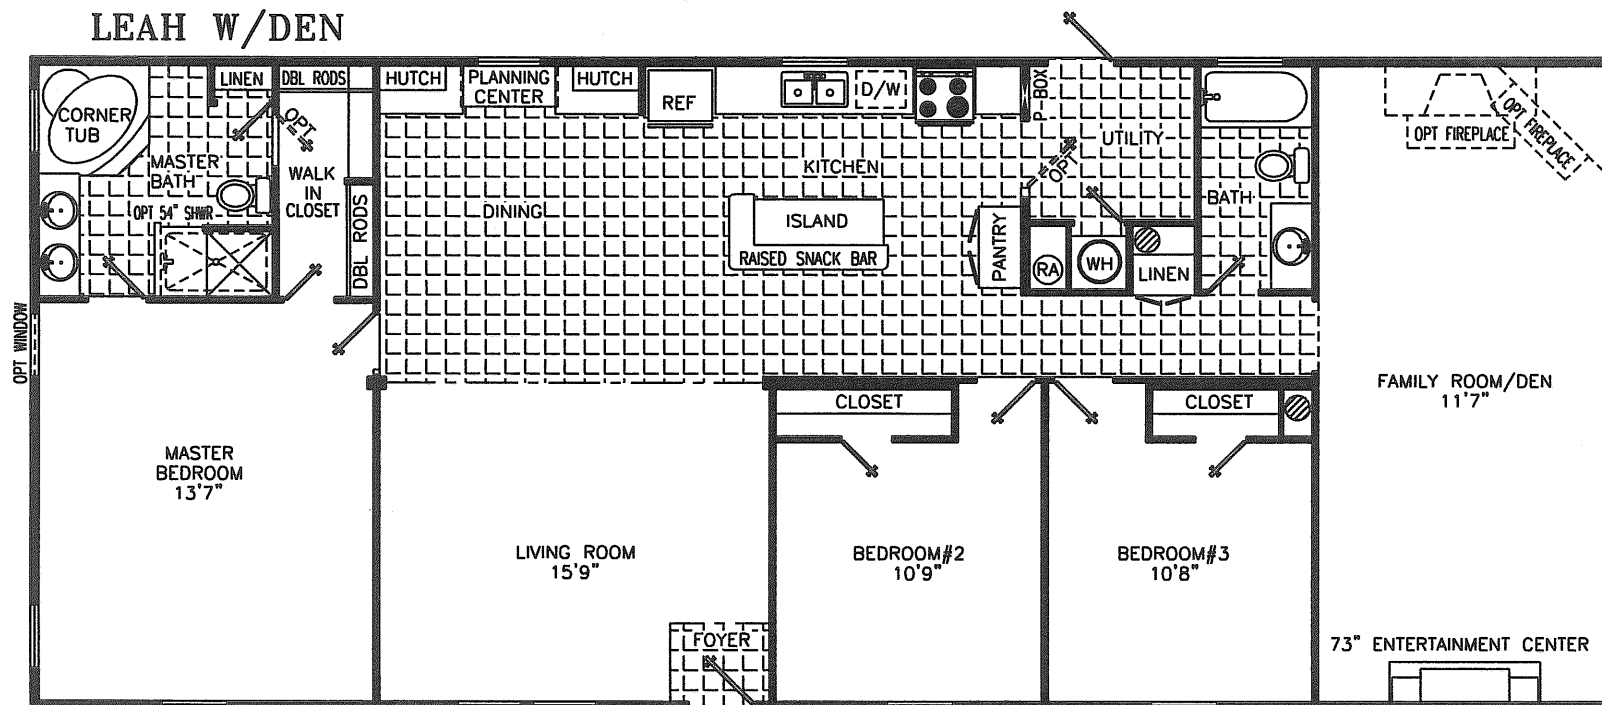

Prestige Home Centers

68' X 28' 3 F&R, FAM. RM. 2 BATH 64E3D(9)
1696.0 SQ. FT.

CATHEDRAL CEILING THROUGHOUT

*Homes Designed, Built & Serviced
By NOBILITY HOMES*

THE OVERALL LENGTH INCLUDES A HITCH OF APPROXIMATELY FOUR FEET ON ALL HOMES.